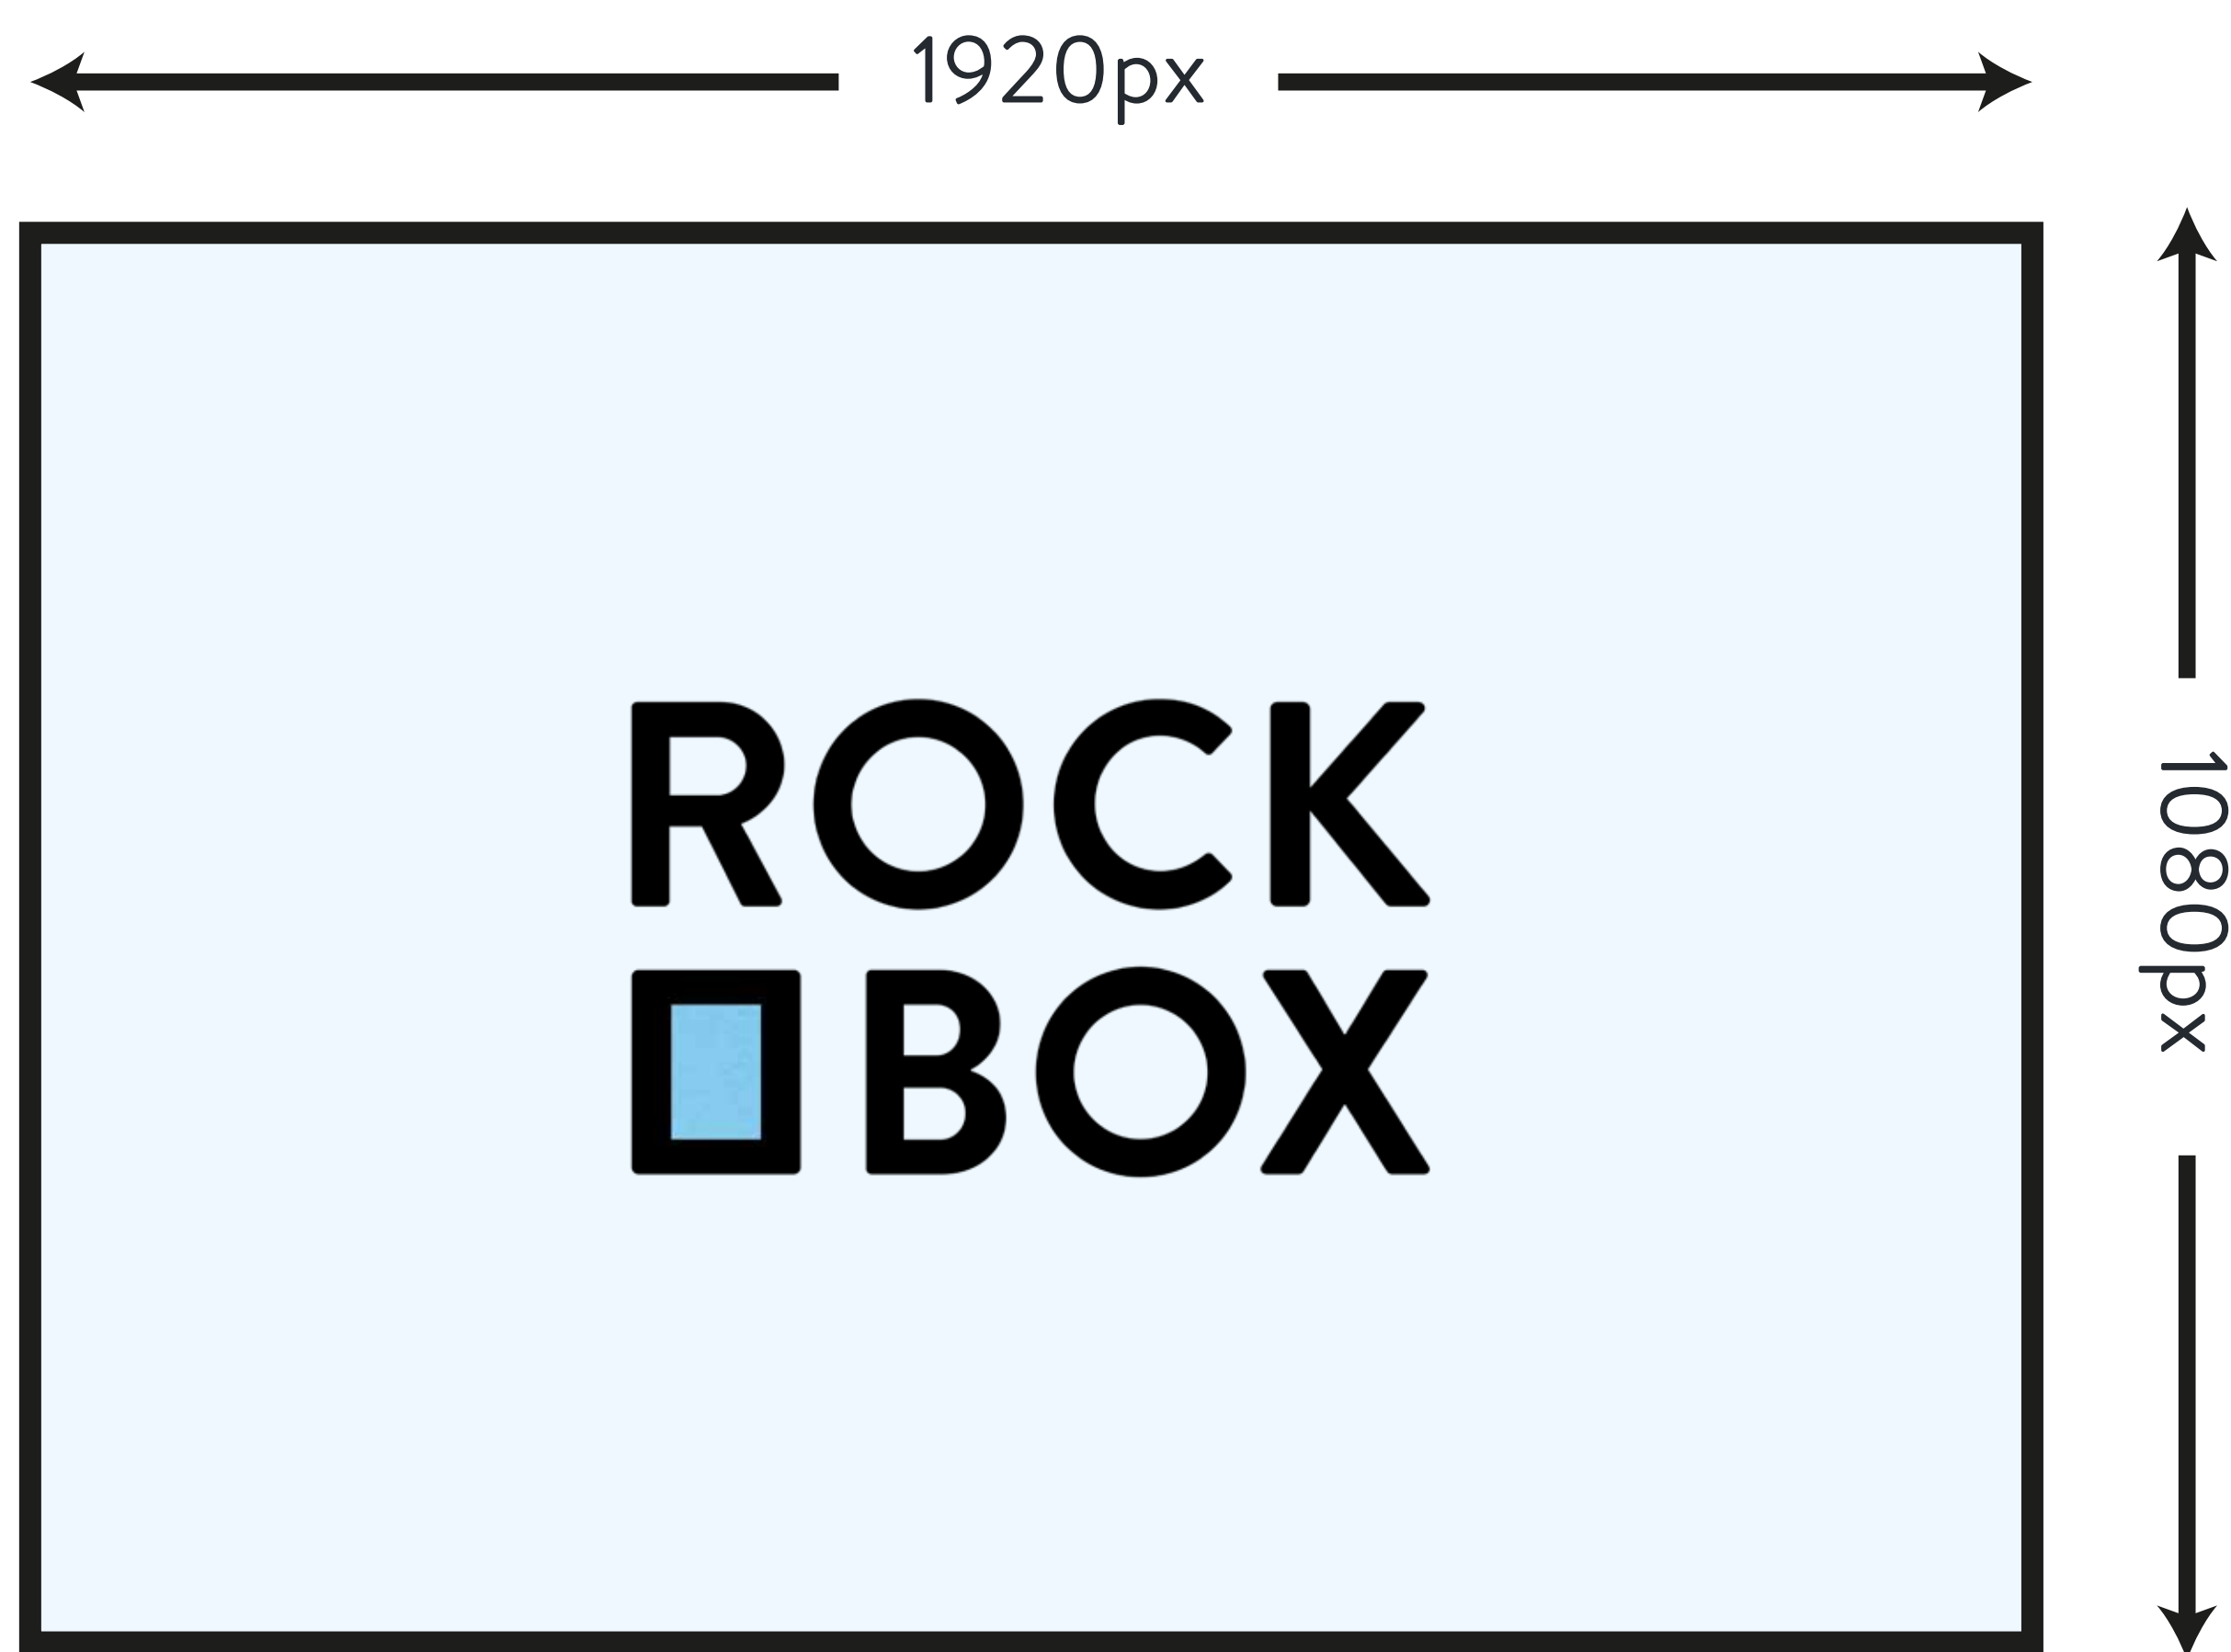

DIGITAL PANEL SPECS FOR ROCKBOX - DIGITAL LANDSCAPE

Standard Slot Length: 10 Seconds

NOTE: The Digital Panel spec is different to the 6-sheet poster spec - the aspect ratios are different sizes. If you plan to use the same artwork for the digital panels and 6-sheets, please modify accordingly.

Designs with white background will play out as intended but may not produce the best photography due to camera exposure compensation.

SCREEN SPECIFICATION

Aspect Ratio	16:9
Audio	Mute
Artwork Size	1920px (w) x 1080px (h)
Resolution	300 dpi