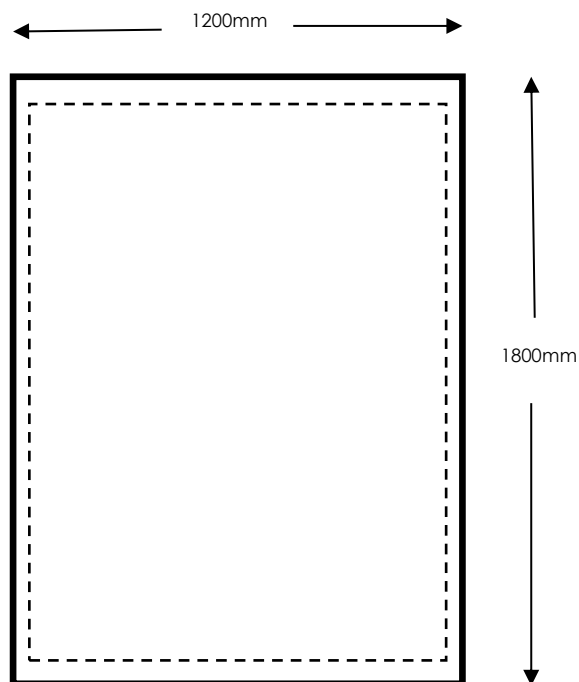

6 SHEET POSTER SPEC FOR ROCKBOX

OVERALL PANEL SIZE
1800mm x 1200mm

DISPLAY AREA
1750mm x 1160mm

POSTER TRIM
1780mm x 1190mm

All images need to be CMYK and 300 dpi at 100% scale

All artwork is subject to approval, at least 3 days' turnaround required
Please supply final, approved artwork as a pdf 2 weeks before the campaign start date