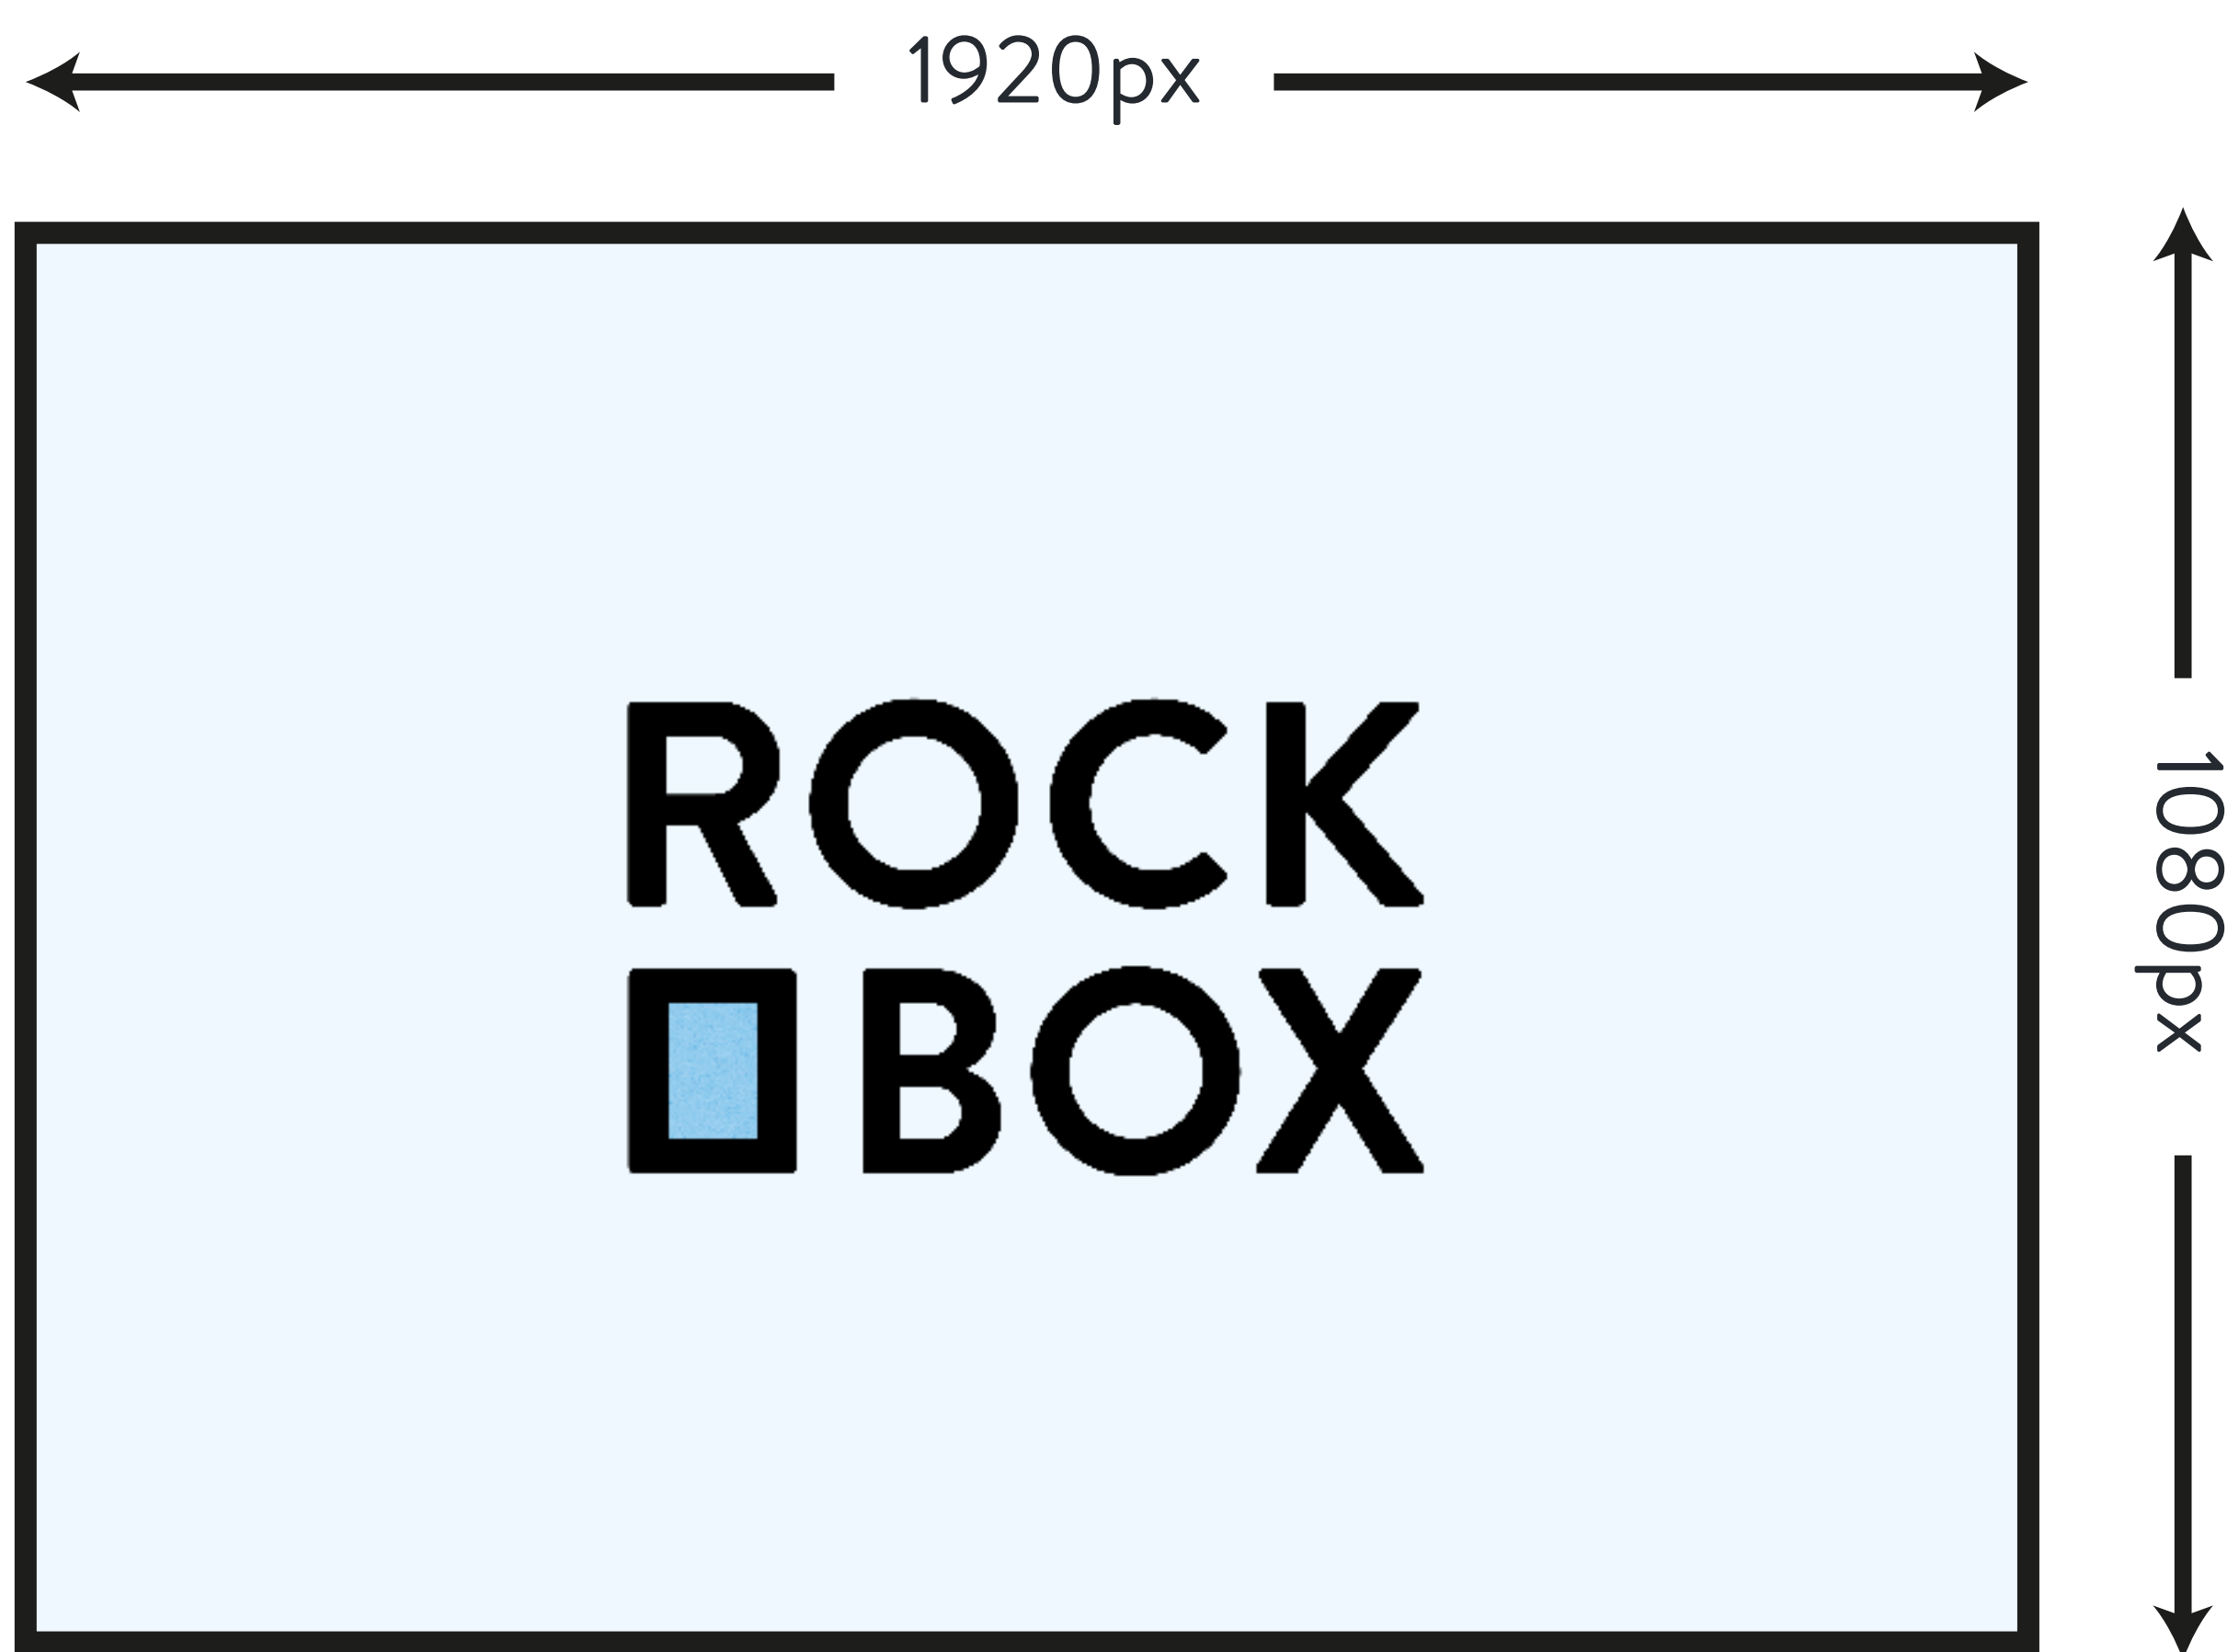

ROCK BOX

DIGITAL PANEL SPECS FOR ROCKBOX - DIGITAL LANDSCAPE

Standard Slot Length: 10 Seconds

NOTE: The Digital Panel spec is different to the 6-sheet poster spec - the aspect ratios are different sizes. If you plan to use the same artwork for the digital panels and 6-sheets, please modify accordingly.

Designs with white background will play out as intended but may not produce the best photography due to camera exposure compensation.

SCREEN SPECIFICATION

Aspect Ratio	16:9
Audio	Mute
Artwork Size	1920px (w) x 1080px (h)
Resolution	300 dpi