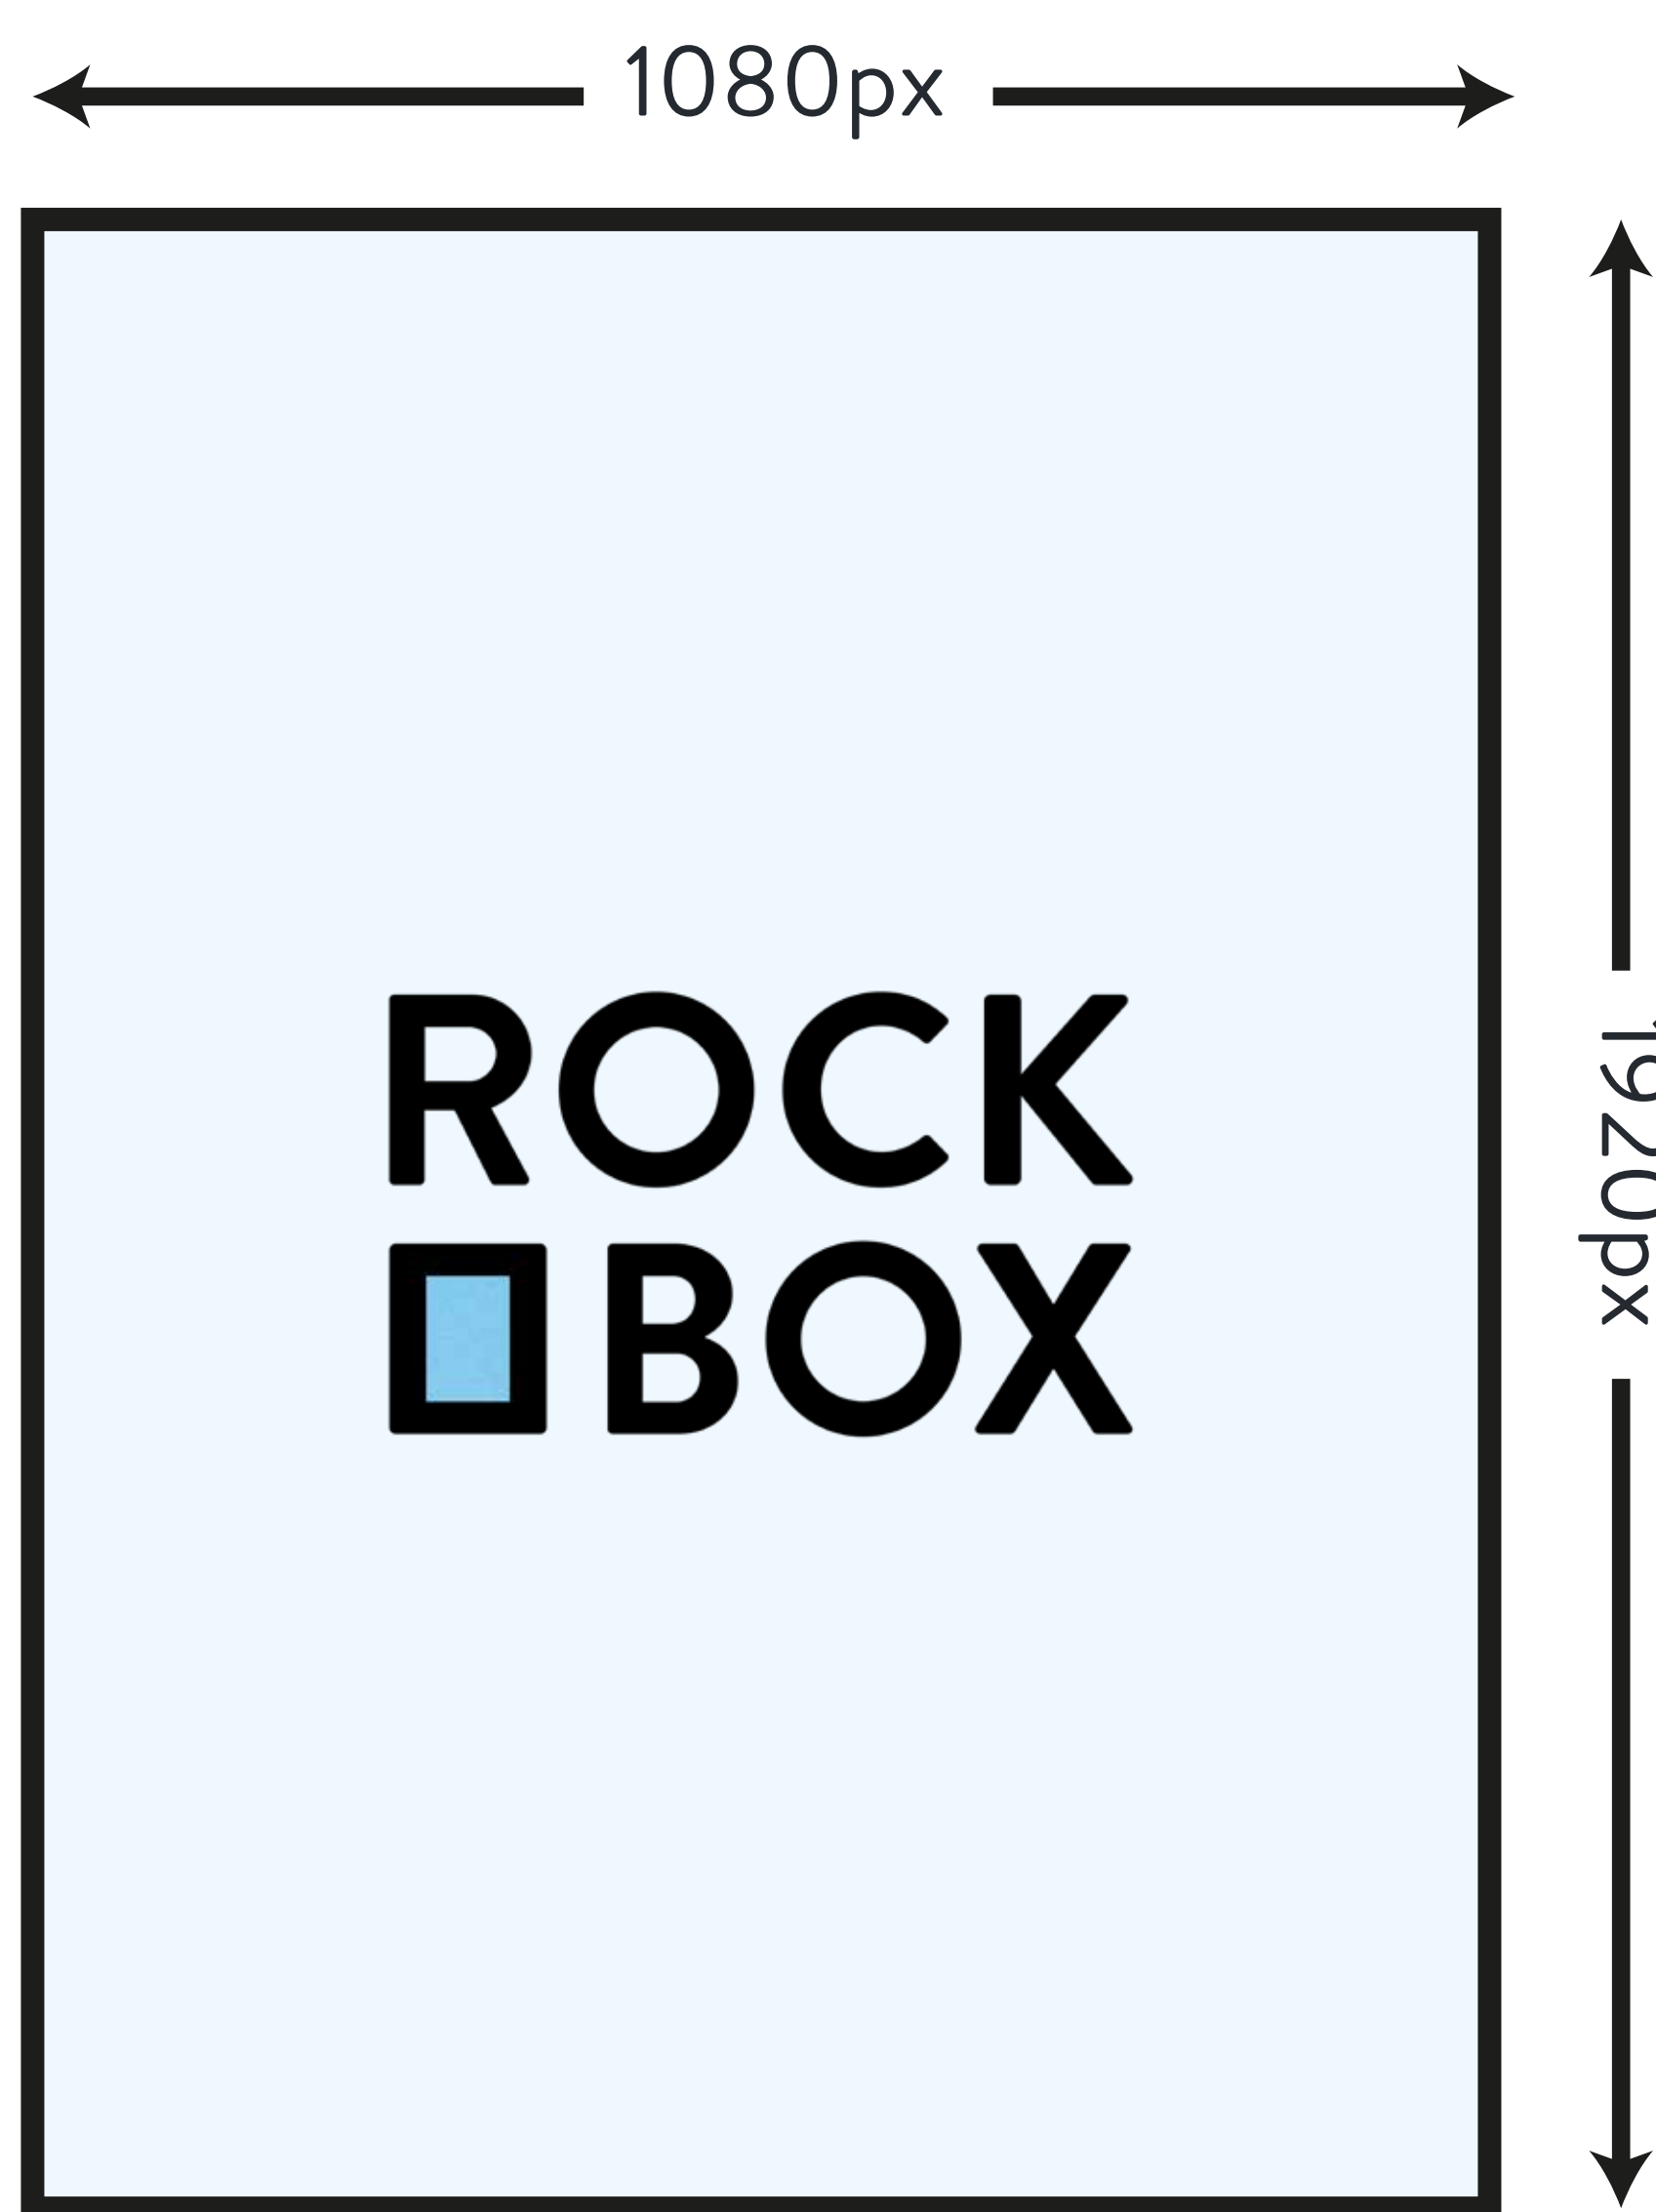

## DIGITAL PANEL SPECS FOR ROCKBOX - PORTRAIT DIGITAL

**NOTE:** The Digital Panel spec is different to the 6 sheet poster spec - the aspect ratios are different sizes. If you plan to use the same artwork for the digital panels and 6 sheets, please modify accordingly.

### SCREEN SPECIFICATION

Aspect Ratio	9:16
Audio	Mute
Artwork Size	1080px (w) x 1920px(h)
Resolution	300 dpi