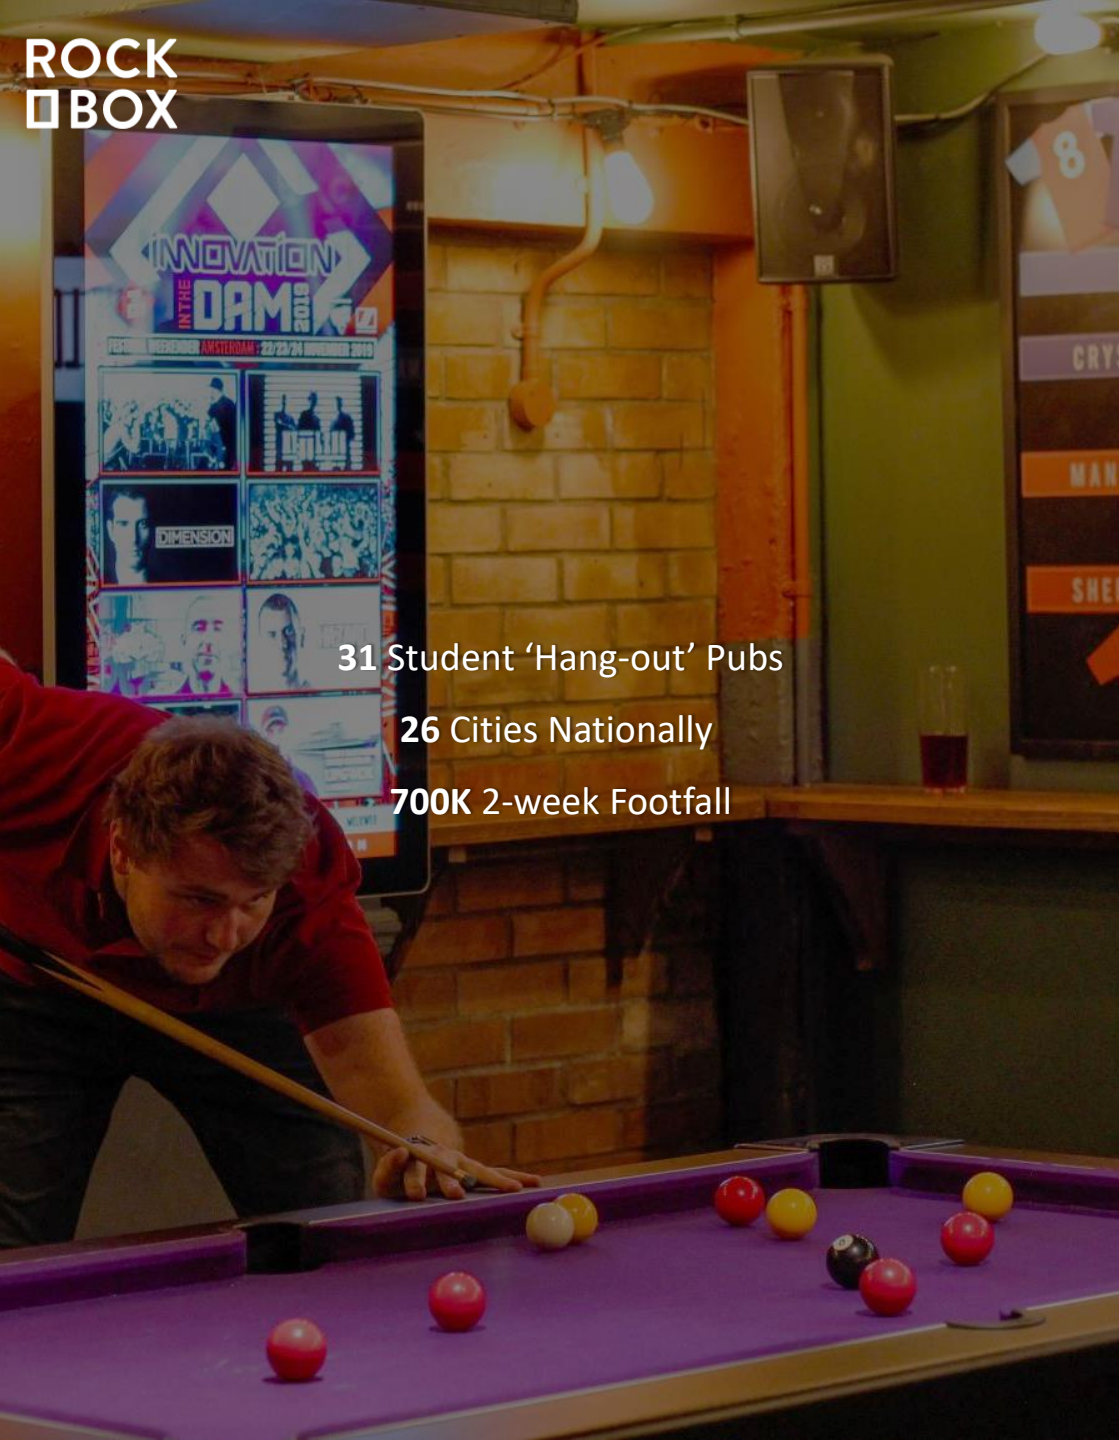

ROCK
□ BOX

MAKE SOME NOISE

31 Student 'Hang-out' Pubs

26 Cities Nationally

700K 2-week Footfall

COMMON ROOM PUBS

31 Portrait Digital Screens

- The Perfect Student 'Hang-out' any time of day.
- Our top of the range digital screens are positioned in high visibility areas.
- 31 Pubs in 26 UK University towns
- Famed for great coffees, craft ales, street food and sport
- All major sporting events are screened in all pubs, as well as Sky and BT Sports
- Student discounts and deals are available.