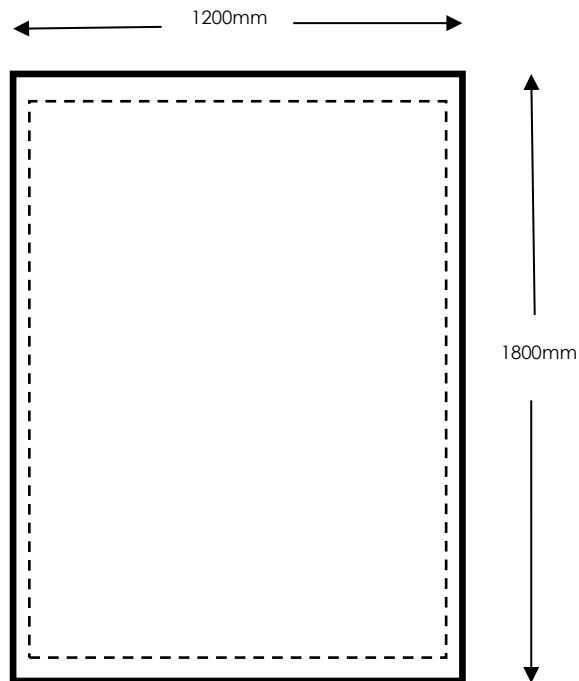

6 SHEET POSTER SPEC FOR ROCKBOX

OVERALL PANEL SIZE
1800mm x 1200mm

DISPLAY AREA
1750mm x 1160mm

POSTER TRIM
1780mm x 1190mm

Artwork to be supplied as a pdf 2 weeks before campaign start date

All images need to be CMYK and 300 dpi at 100% scale