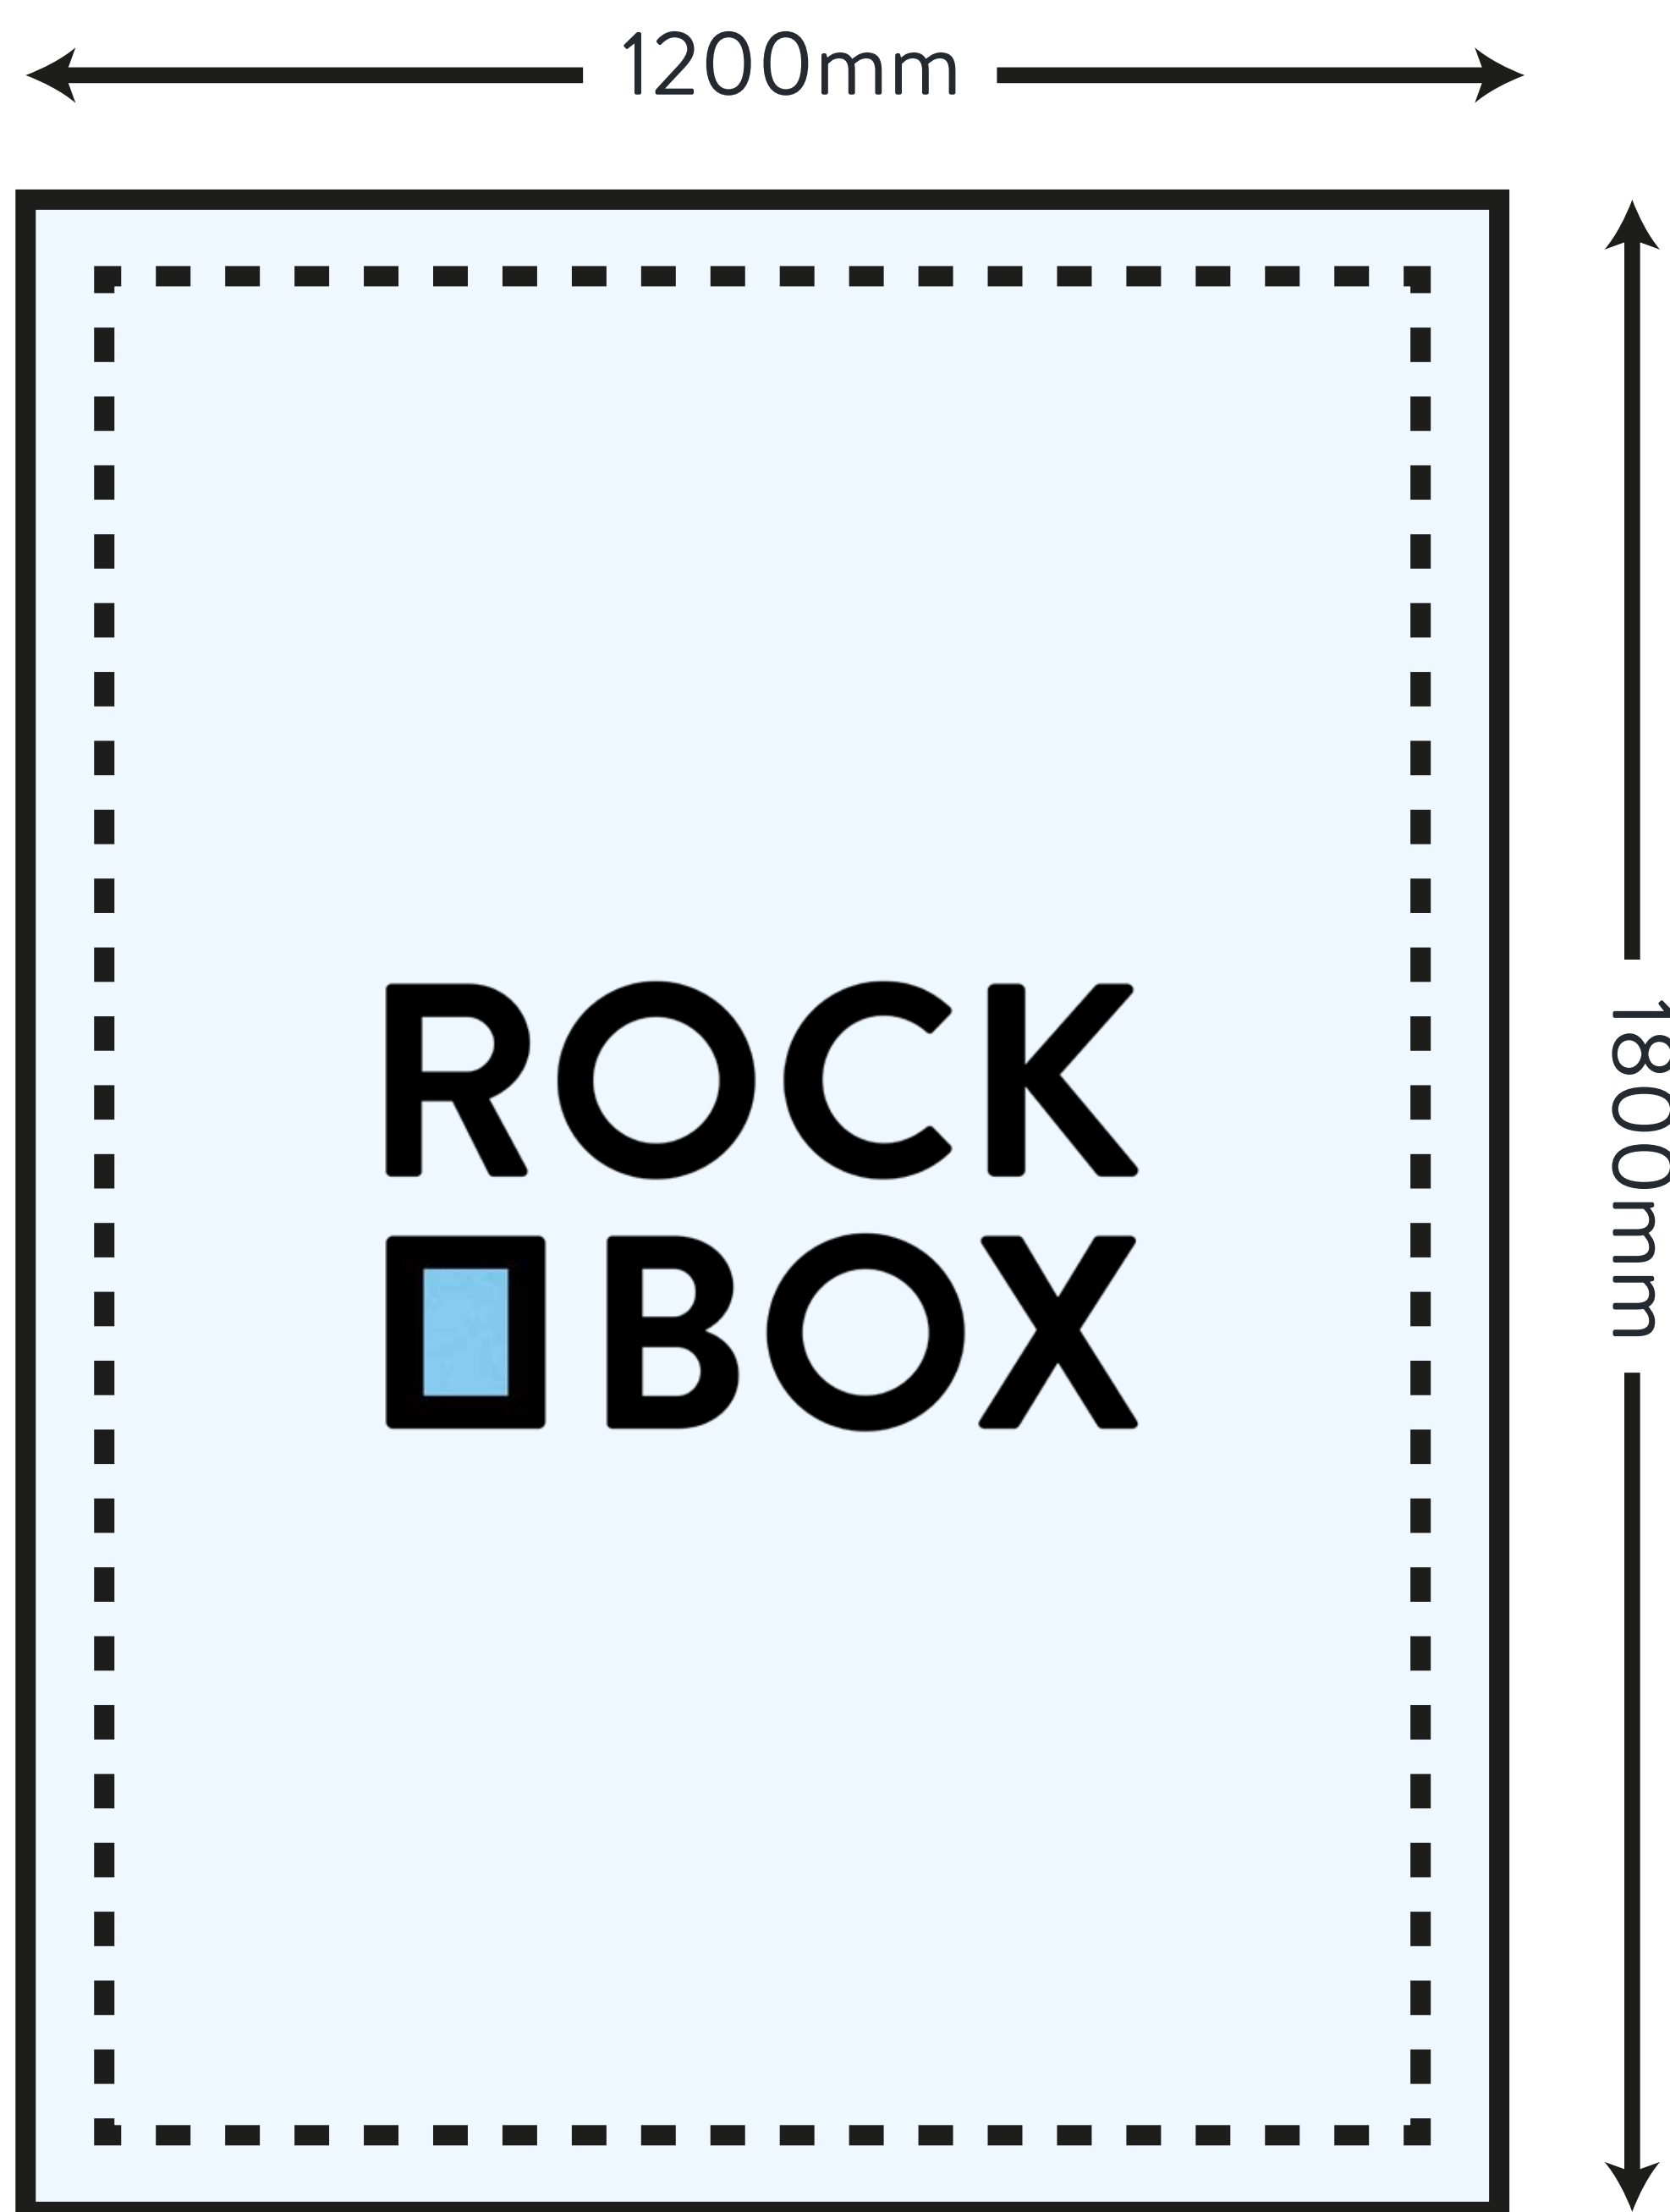

## 6-SHEET PANEL SPECS FOR ROCKBOX - PORTRAIT

**NOTE:** The Digital Panel spec is different to the 6-sheet poster specifications: the aspect ratios are different sizes. If you plan to use the same artwork for the digital panels and 6-sheets, please modify accordingly.

### 6-SHEET POSTER PANEL

Panel Size	1200mm x 18000mm
Safe Copy Area	1160mm x 1760mm

### 6 SHEET POSTER SPEC

File Type	PDF
Colour Mode	CMYK
Resolution	300 dpi