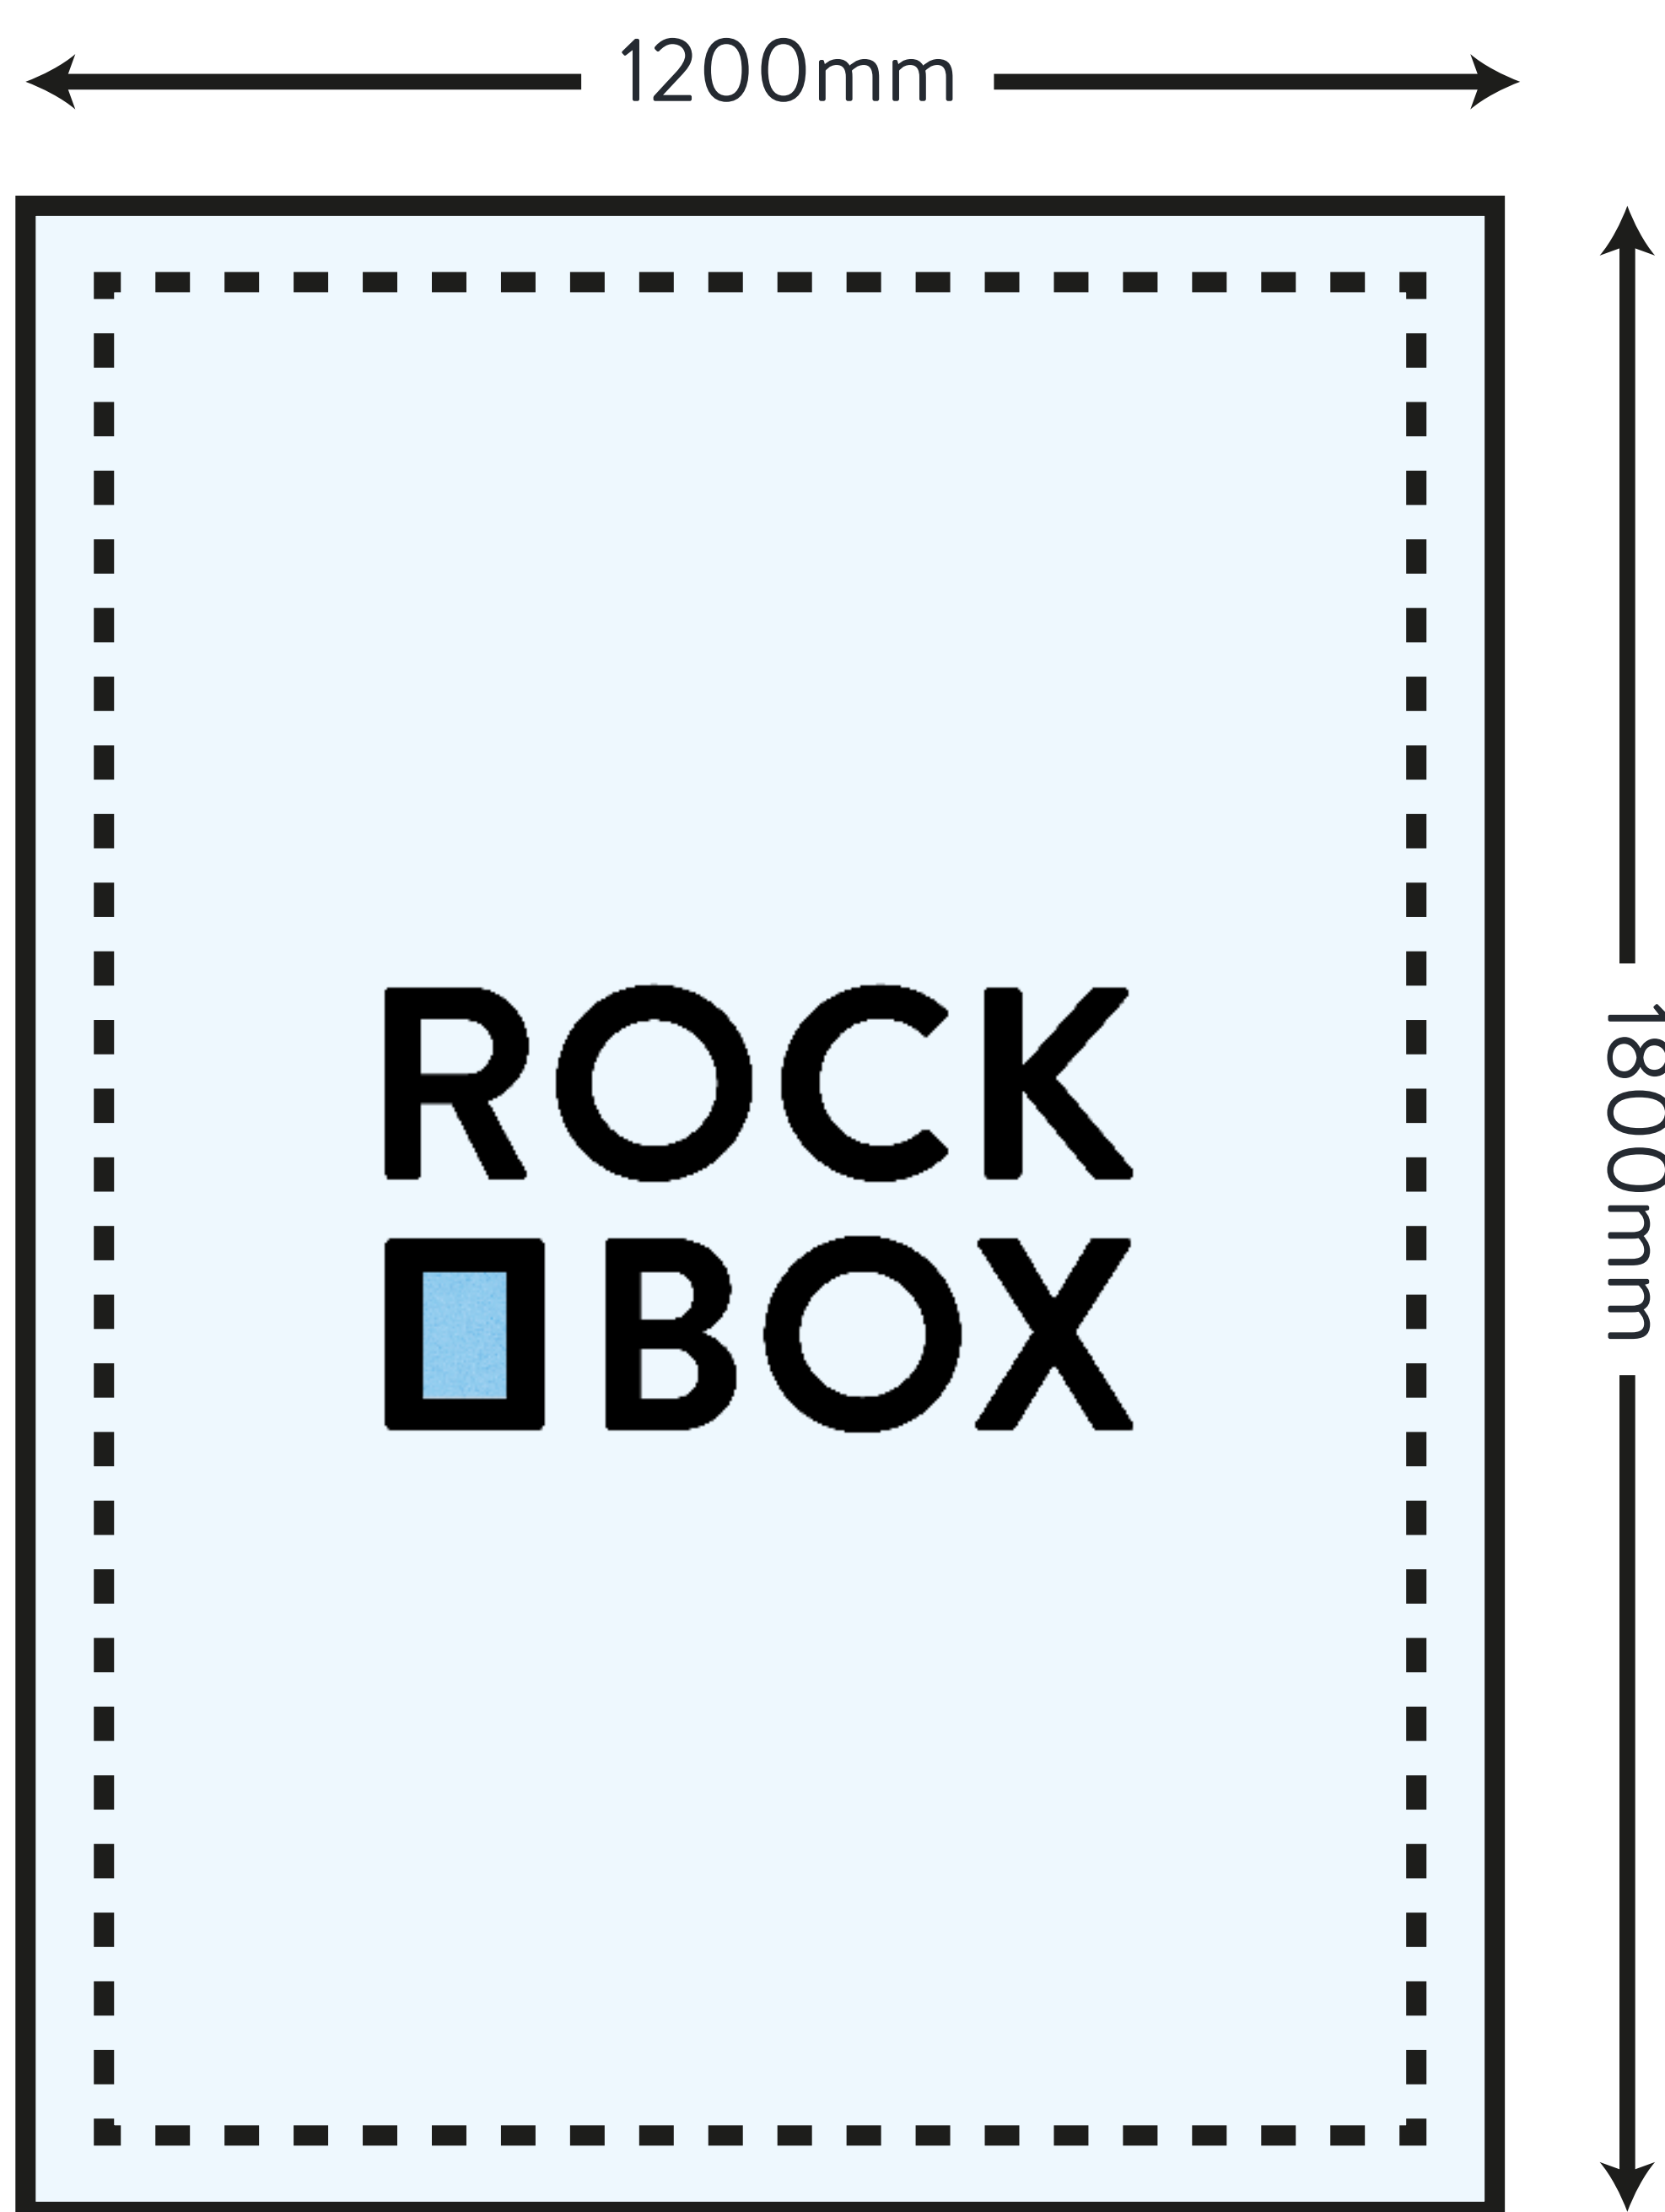

# ROCK BOX

## 6-SHEET PANEL SPECS FOR ROCKBOX - PORTRAIT

**NOTE:** The Digital Panel spec is different to the 6-sheet poster specifications: the aspect ratios are different sizes. If you plan to use the same artwork for the digital panels and 6-sheets, please modify accordingly.

### 6-SHEET POSTER PANEL

Panel Size	1200mm x 1800mm
Safe Copy Area	1160mm x 1760mm

### 6 SHEET POSTER SPEC

File Type	PDF
Colour Mode	CMYK
Resolution	300 dpi

**FOR FURTHER INFORMATION CONTACT:**

**EMMA SPURR:**

[emma.spurr@rockboxadvertising.com](mailto:emma.spurr@rockboxadvertising.com)