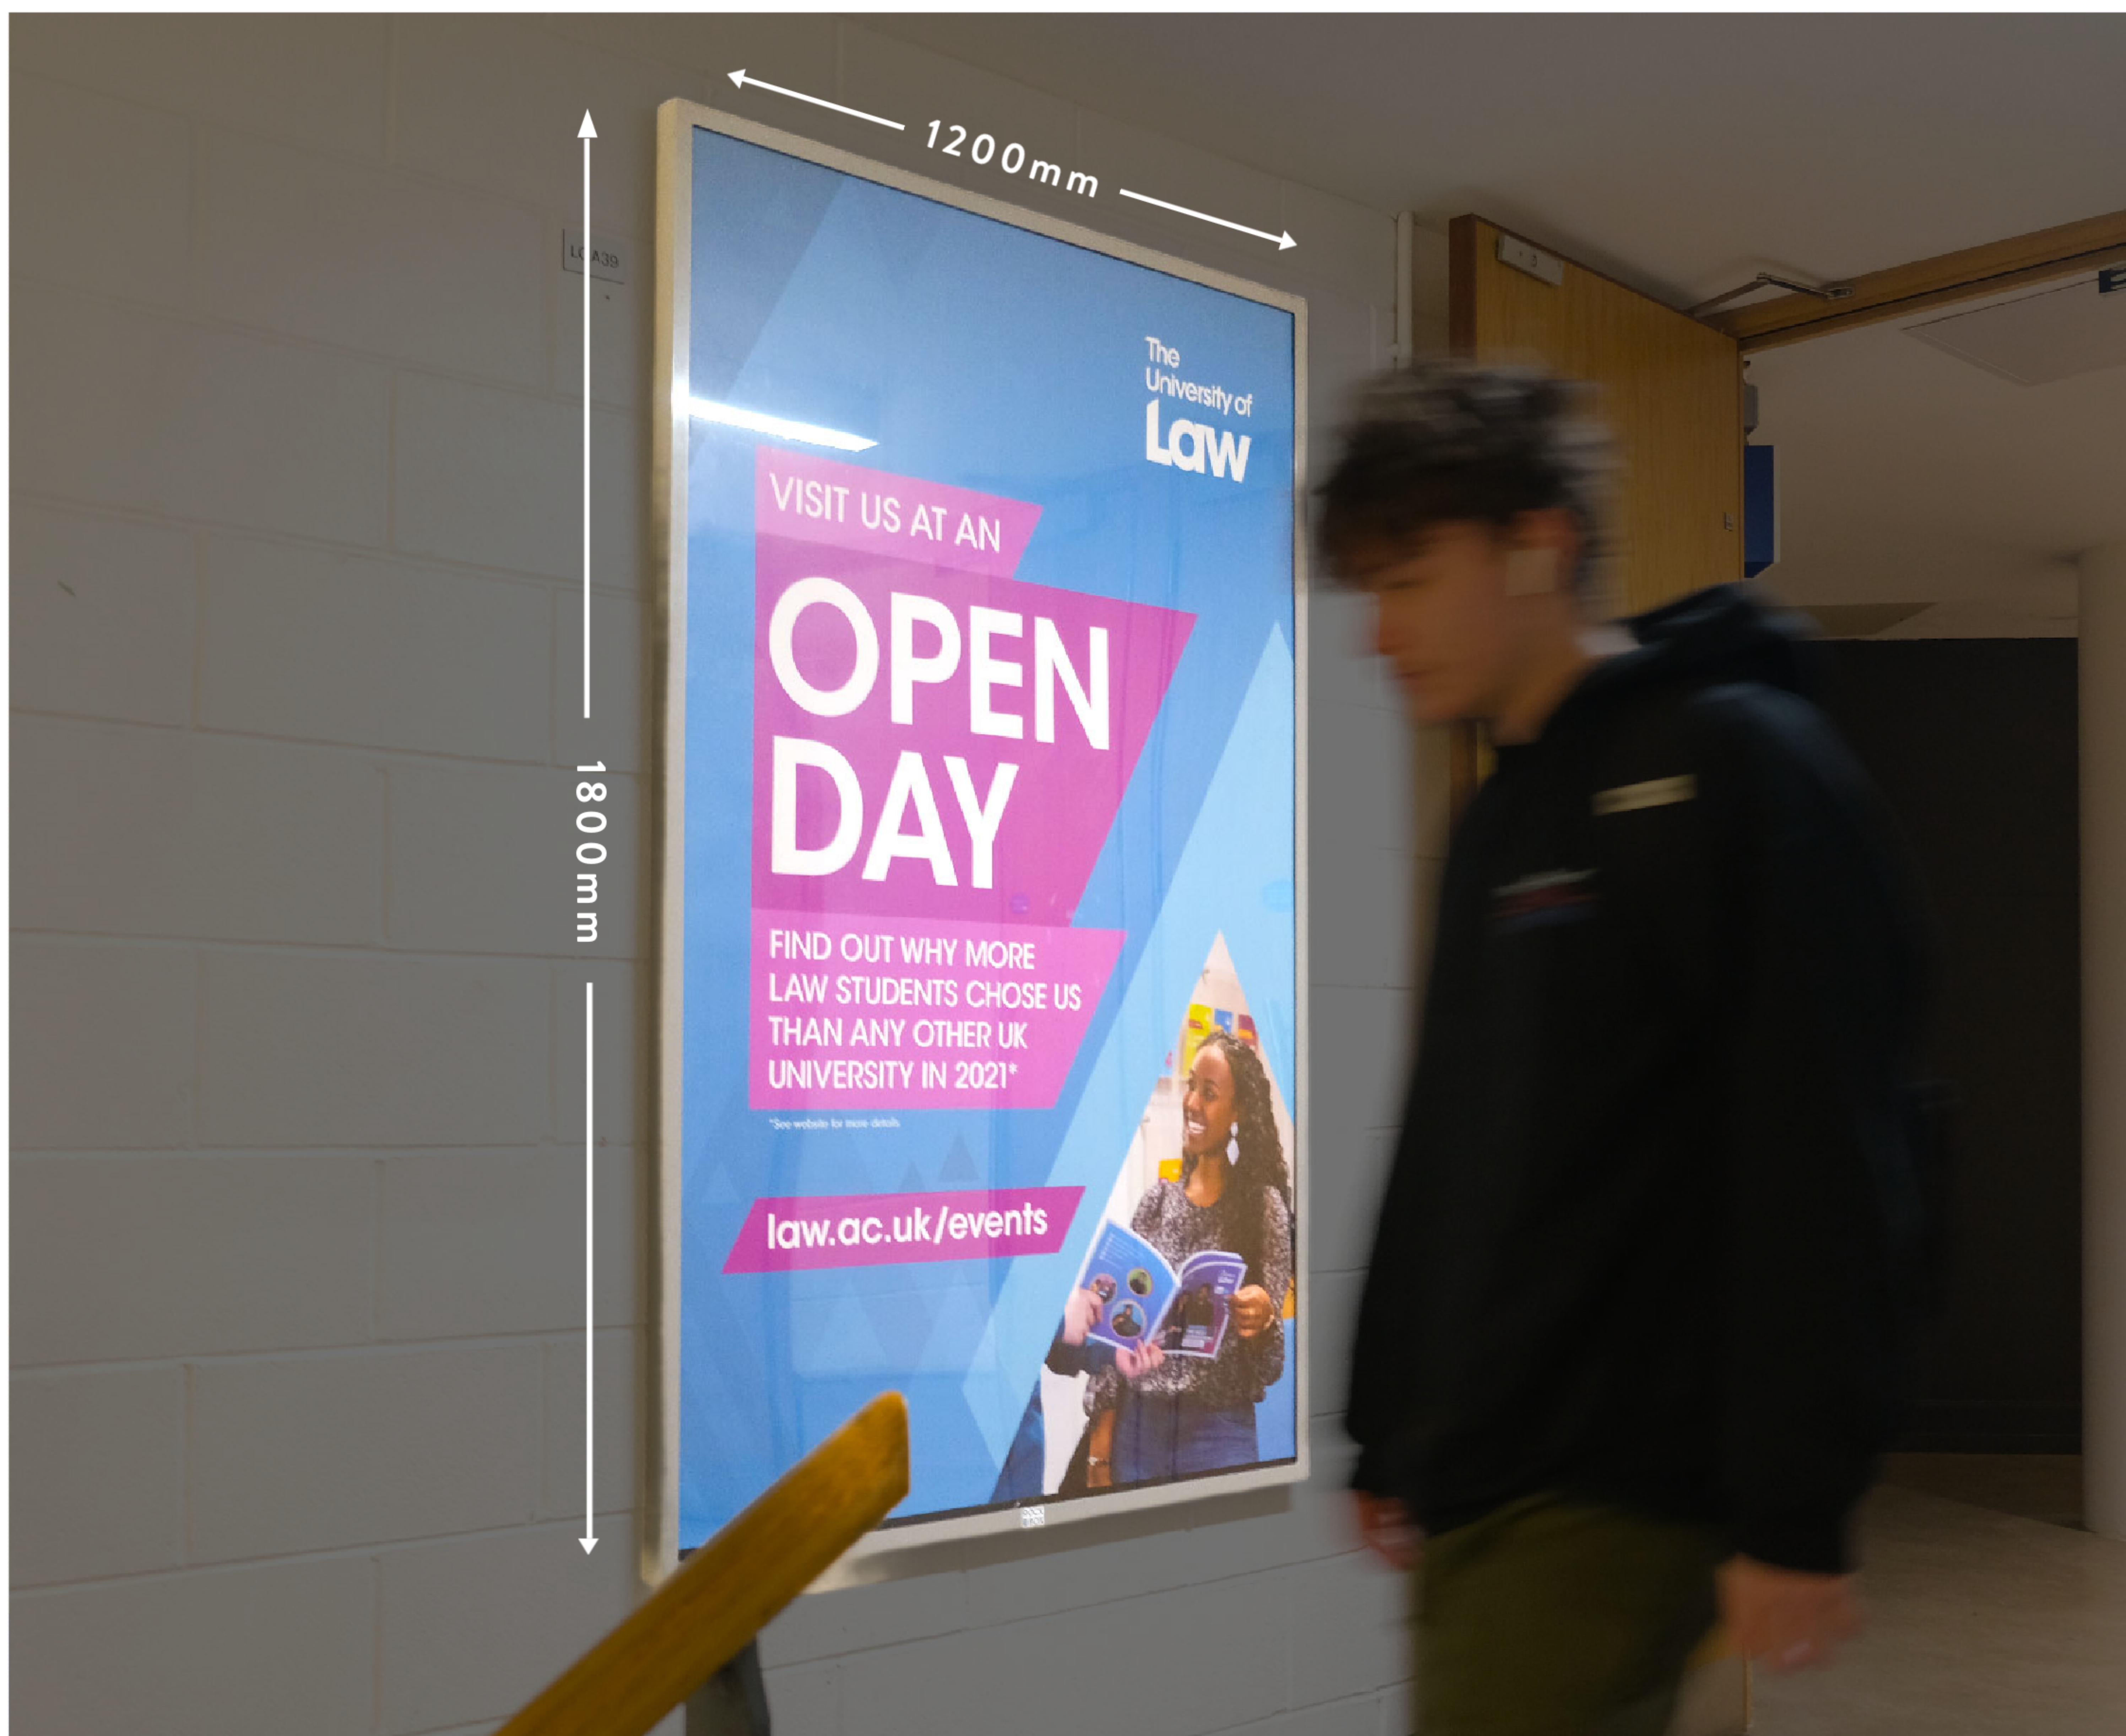

## SPECS - 6 SHEET POSTER

020 7907 0840

FOR FURTHER INFORMATION CONTACT: EMMA SPURR: emma.spurr@rockboxadvertising.com

Large printed paper poster in clear Perspex frame: 100% share of voice.

Please supply as artwork as PDF.  
x1 creative unless otherwise agreed.

NOTE: The Digital Panel spec is different to the 6 Sheet Poster spec - the aspect ratios are different sizes. If you plan to use the same artwork for the digital panels and 6 sheets, please modify accordingly.

Artwork must be the required size and rotated to the correct orientation.

All artwork is subject to approval, at least 3 days turnaround is required.

SUPPLY ARTWORK ATLEAST 14 DAYS PRIOR TO START DATE

Designs with white background will play out as intended but may not produce the best photography due to camera exposure compensation.